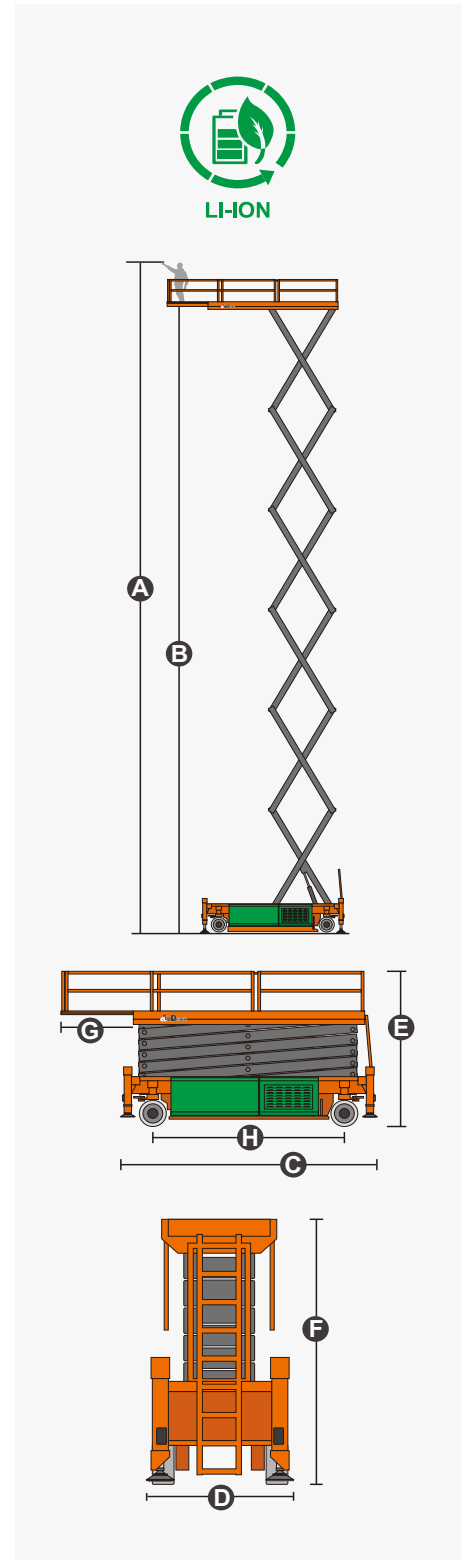

DINGLI

Exceed · New Height

JCPT3214DC

Self-propelled Scissor Lifts

SPECIFICATIONS

Size	Metric	British
Max. Working Height A	32.00m	105ft
Max. Platform Height B	30.00m	98ft 5in
Overall Length C	6.41m	21ft
Overall Width D	1.40m	4ft 7in
Overall Height(Rails Up) E	4.16m	13ft 8in
Overall Height(Rails Down) F	3.17m	10ft 5in
Platform Size(Length×Width)	5.85m×1.20m	19ft 2in×3ft 11in
Platform Extension Size G	1.90m	6ft 3in
Ground Clearance(Stowed/Raised)	0.19m/0.02m	8in/1in
Wheelbase H	4.87m	16ft
Turning Radius(Inside/Outside)	2.60m/3.50m	8ft 6in/11ft 6in
Tyres	28×12-22	28×12-22

Performance		
S.W.L	750kg	1653lb
S.W.L On Extension	750kg	1653lb
Max. Occupants	2	2
Gradeability	30%	30%
Travel Speed(Stowed)	1.5km/h	0.93mph
Travel Speed(Raised)	0.1km/h	0.06mph
Max. Working Slope	1°(0°)	1°(0°)
Up/Down Speed	160/105sec	160/105sec

Weight		
Overall Weight	22200kg	48942lb

Power		
Hydraulic Tank	220L	58gal
Lithium Battery	80V/520Ah	80V/520Ah
Charger	80V/80A	80V/80A
Driving Motor	4×53VAC/2kW	4×53VAC/2kW
Lifting Motor	53VAC/28kW	53VAC/28kW